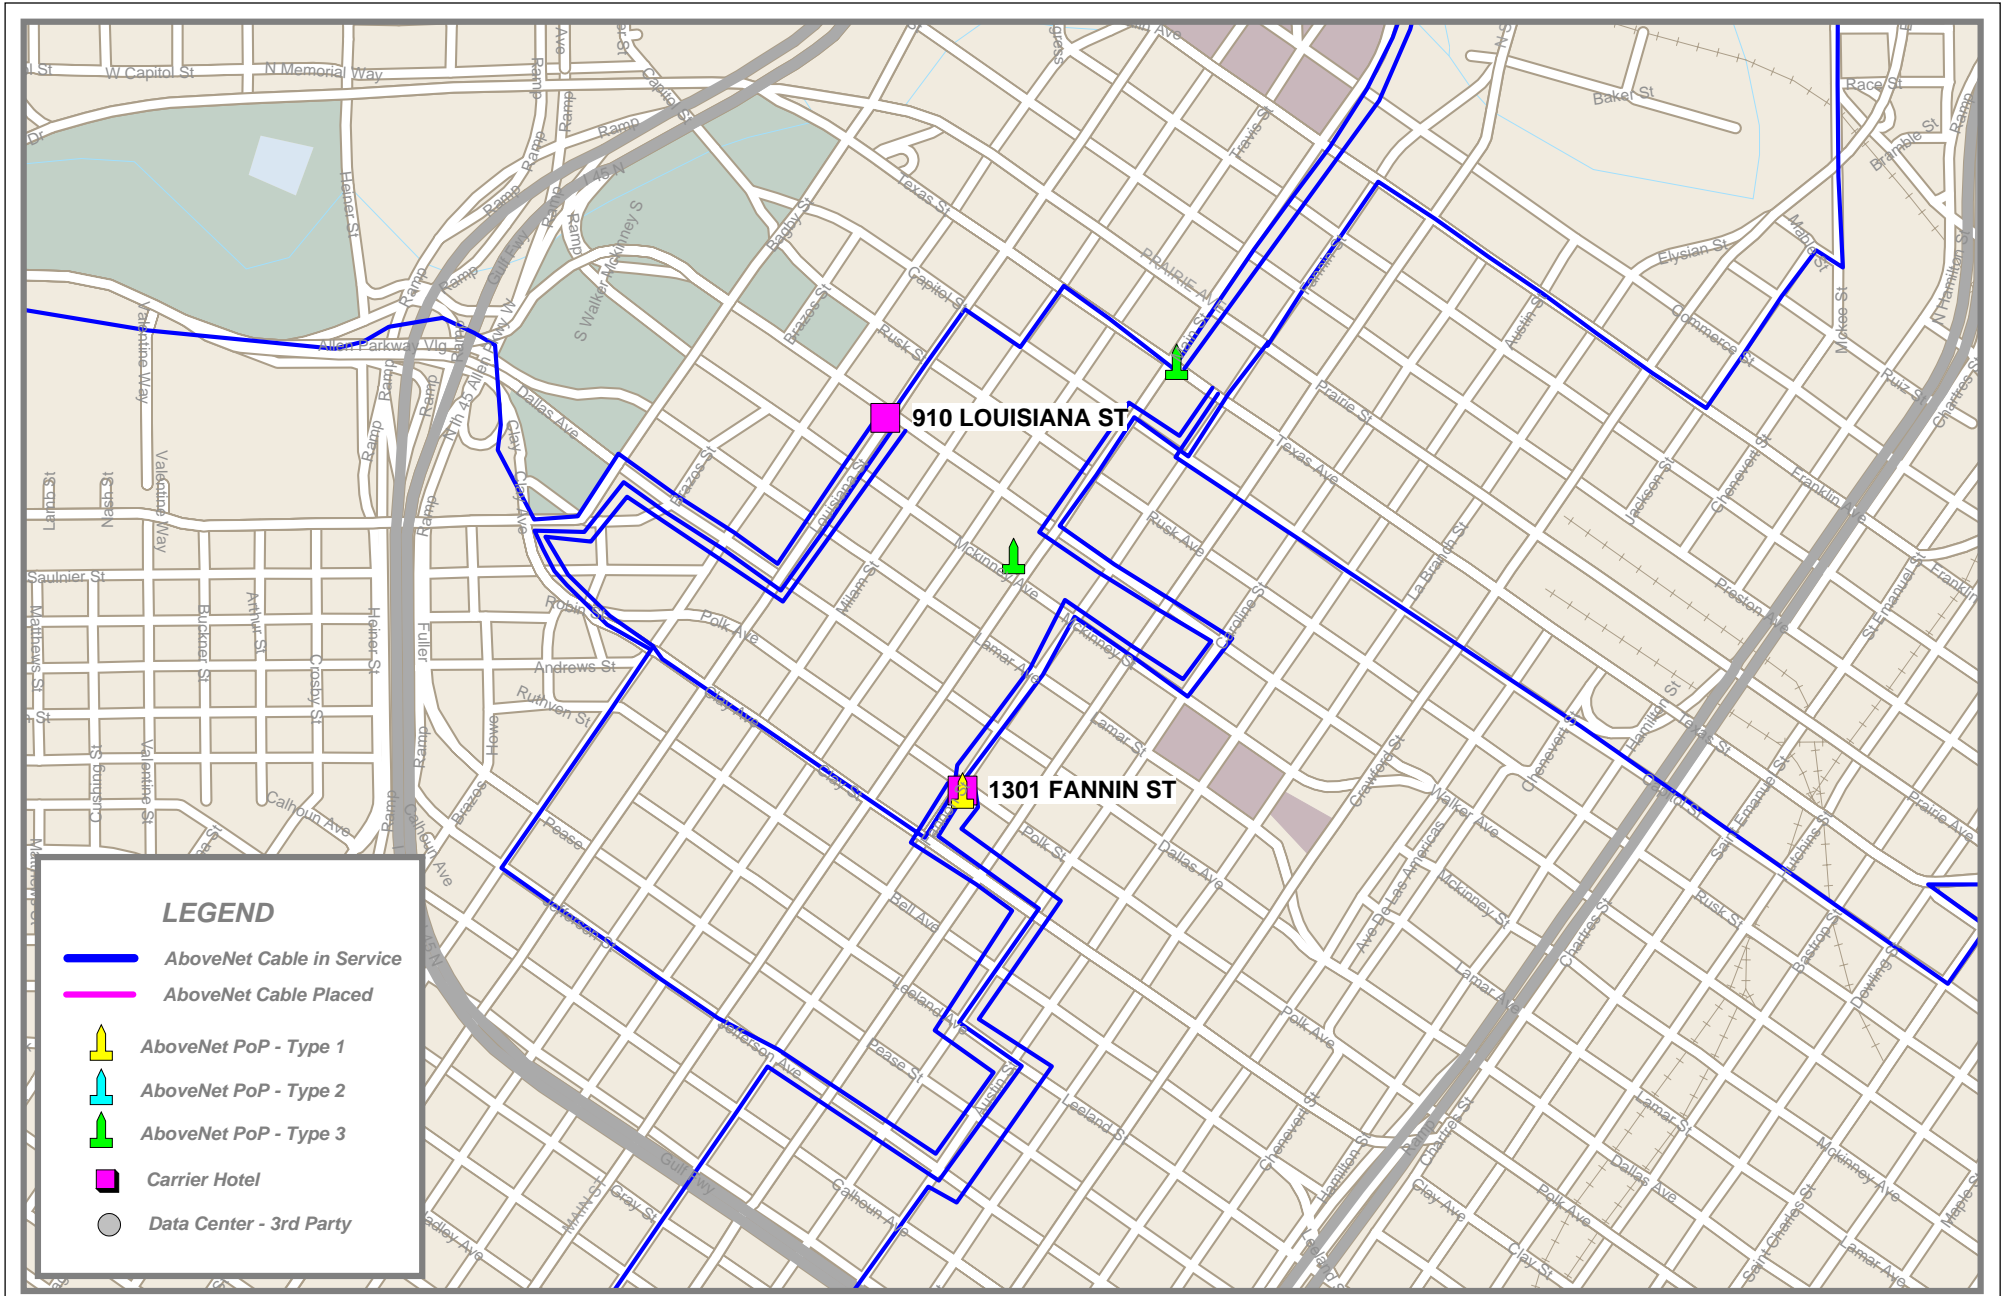

HOUSTON, TX - CBD Network

LEGEND

-  AboveNet Cable in Service
-  AboveNet Cable Placed
-  AboveNet PoP - Type 1
-  AboveNet PoP - Type 2
-  AboveNet PoP - Type 3
-  Carrier Hotel
-  Data Center - 3rd Party

INFORMATION ON THIS DOCUMENT IS PROPRIETARY AND SHALL NOT BE USED, COPIED REPRODUCED OR DISCLOSED IN WHOLE OR IN PART WITHOUT WRITTEN CONSENT OF ABOVE NET

PROJECT:

HOUSTON CBD NETWORK MAP

VERSION:

REV 3.1

ROUTES ARE APPROXIMATE. EXACT ROUTING IS SUBJECT TO CHANGE OR DELETION