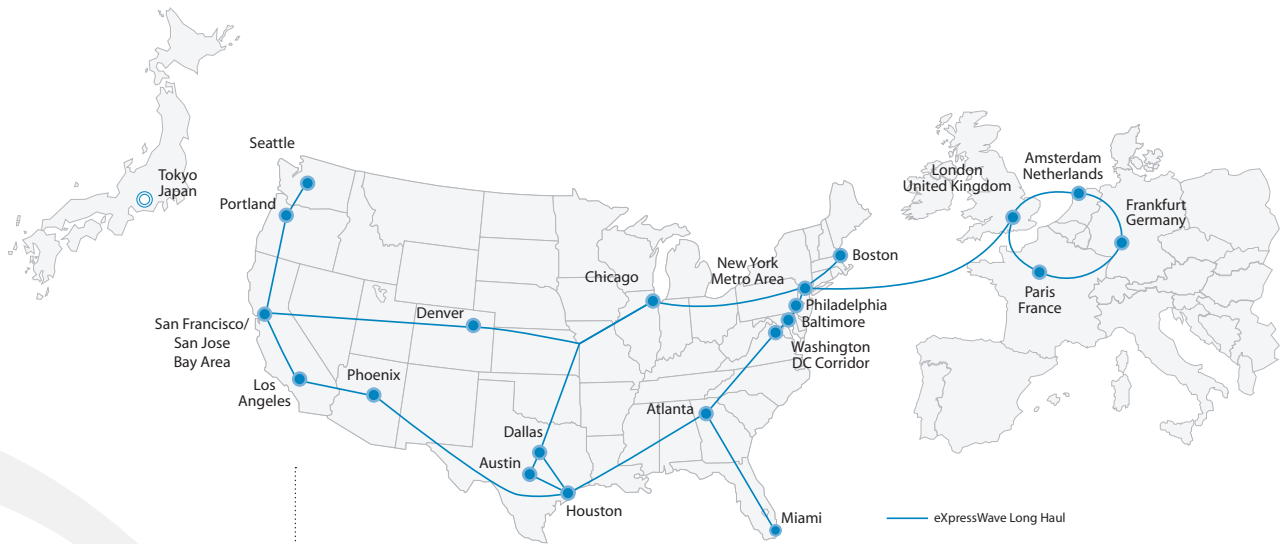

AboveNet™

AboveNet eXpressWave™ Long Haul

Your Choice For Fast, High Bandwidth, Intercity/
Interstate Connectivity

Extend the capabilities of your network to include:

- Voice Over IP
- Storage Applications
- Multimedia File Transfer
- Video Conferencing
- e-Business Operation
- Server Farms
- CAD-CAM
- Data Center neutral connectivity

Benefits

Cost-effectively connecting your high bandwidth, remote-city applications.

- Easy to do business with: we take the complexity out of the process
- Improved performance and less points-of-failure with our minimum en route regenerations
- 30 day service turn-up for pop-to-pop connections
- Our owned, dedicated metro extensions provide secure fiber transport of your traffic, in its native protocol, to the desired destination
- Ease of network and system integration of new locations and acquired businesses
- Easily scalable bandwidth
- When your business priorities change, your AboveNet network can change with it
- Avoid more costly, lower throughput, shared LEC local loop
- Single point of accountability: eliminating finger-pointing

Features

- Powered by our private, Next-Generation Optical Transport Technology
- Multi-protocol: express your signal your way
- Exclusive, dedicated metro fiber between customer locations
- More than 2800 commercial buildings
- 24x7/365 Out-of-Band CPE management by AboveNet Network Management Center
- Experienced local Project Managers assigned for all phases of turn up
- Quick quotes and contract processing

Service Management & Service Level Agreement

- AboveNet can monitor your service using an out-of-band management channel (frame relay circuit) and management router installed at the customer premise
- AboveNet's Network Management Center is 24x7/365, located in Herndon Virginia
- 2 hour response/ 4 hour MTTR with outage credits applicable for time out of service

www.above.net