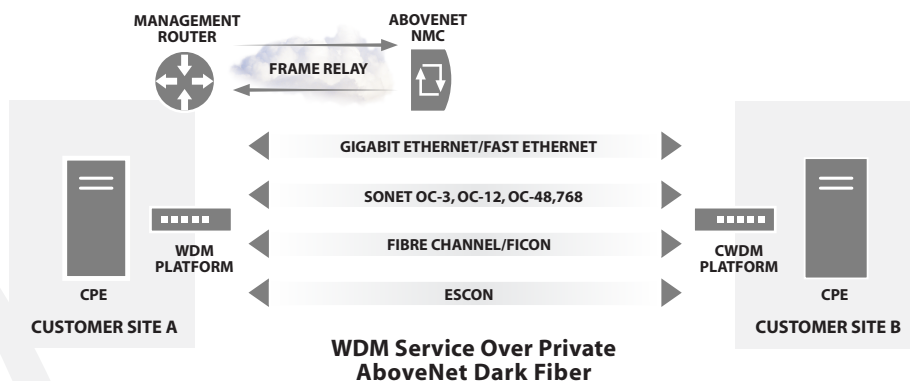

More networking power, less waiting

AboveNet WDM Wave Services address specific business needs today while offering a future-proof platform for growth. Now you can expand your network one wavelength at a time to reach more of your offices, employees, partners and customers with the applications that drive your business. WDM delivers applications over all of today's most popular network transport protocols.

And, when it's time to deploy another business application provisioning is "plug-n-play" fast, just add another connection. That's because AboveNet designed its architecture with few elements. In fact, there are only two layers: dark fiber and optical networking technology. Adding incremental service to your network is as simple as plugging in optical cards into the WDM solution.