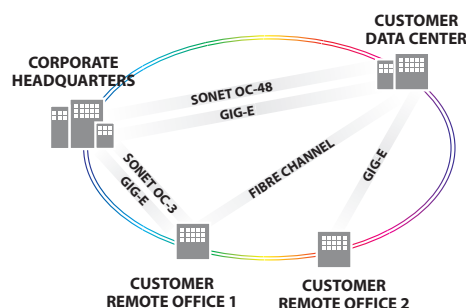

You're in control

As your business grows your network can expand. AboveNet WDM Wavelength Services give back the freedom to innovate without forcing your business into restrictive technology interfaces imposed by traditional telcos. When your business priorities change your AboveNet network is ready to change with it.

- New Locations
- New Applications
- Changing Service Types

Performance you expect

AboveNet offers you high-performance service with a unique combination of infrastructure, optical networking, all supported by our state-of-the-art Network Management Center (NMC).

Private Fiber. AboveNet's private fiber optic network infrastructure is the foundation of high reliability of every WDM-based services.