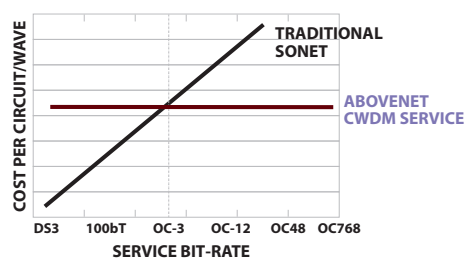

More networking power. Less price

In many cases you can expect an almost immediate return on your investment at an OC-3 service level. Discover the bottom-line economics of WDM-based solutions compared with traditional SONET/TDM based services as you grow your network and expand services.