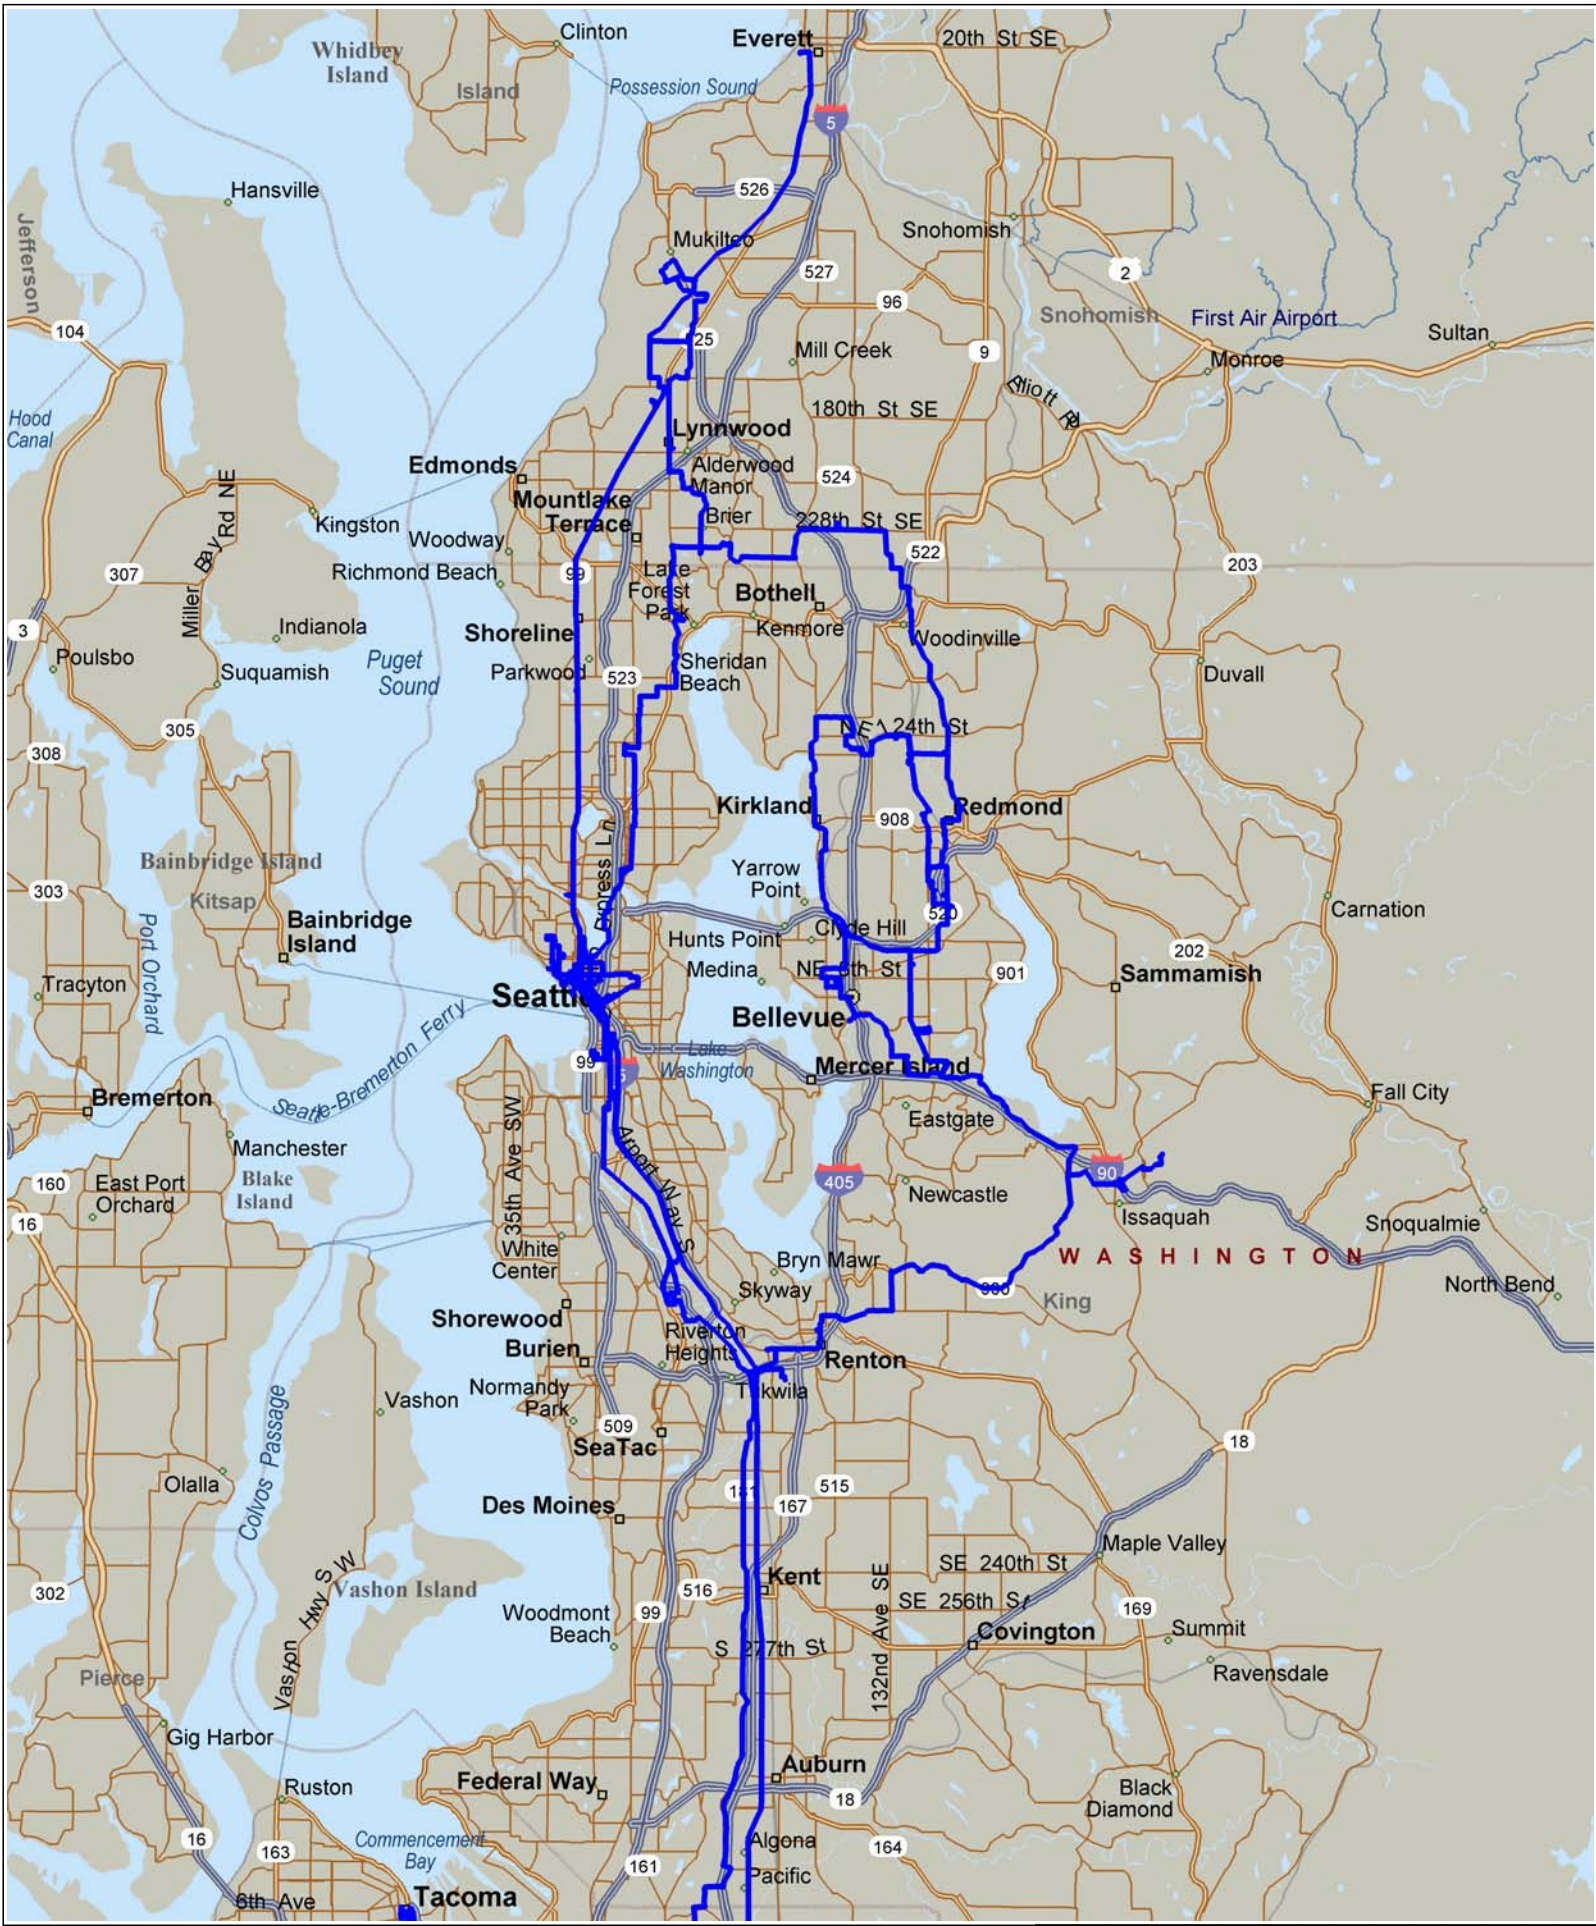

Seattle Market 2011-12-12

Copyright © and (P) 1988–2008 Microsoft Corporation and/or its suppliers. All rights reserved. <http://www.microsoft.com/mappoint/>
Certain mapping and direction data © 2008 NAVTEQ. All rights reserved. The Data for areas of Canada includes information taken with permission from Canadian authorities, including: © Her Majesty the Queen in Right of Canada. © Queen's Printer for Ontario. NAVTEQ and NAVTEQ ON BOARD are trademarks of NAVTEQ. © 2008 Tele Atlas North America, Inc. All rights reserved. Tele Atlas and Tele Atlas North America are trademarks of Tele Atlas, Inc. © 2008 by Applied Geographic Systems. All rights reserved.