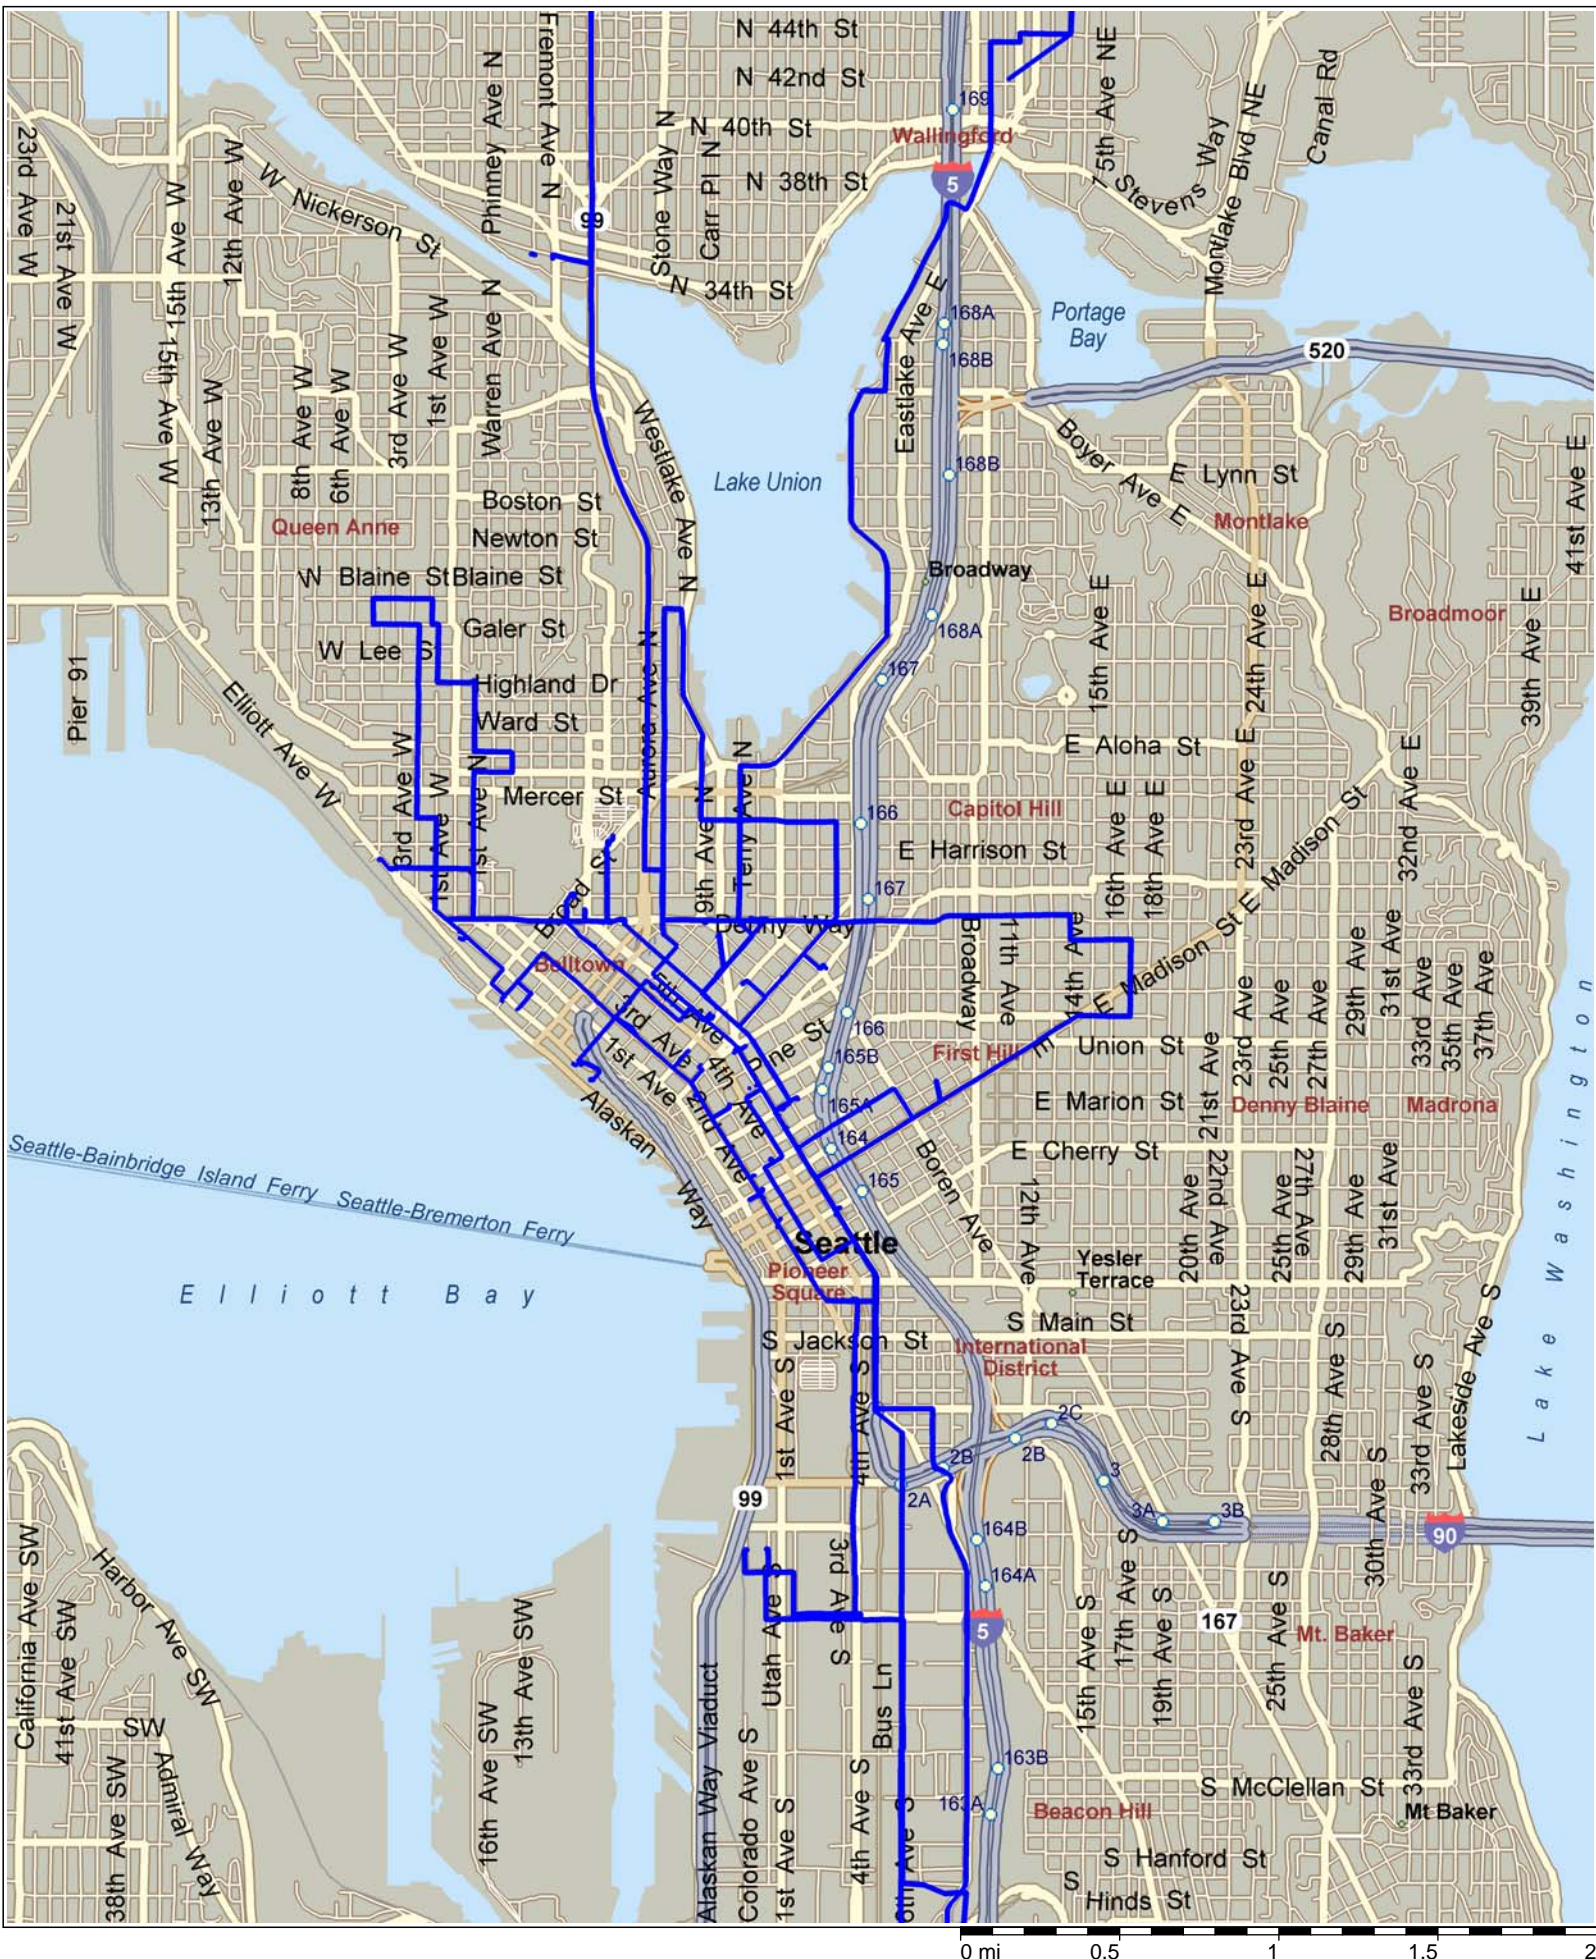

Seattle CBD 2011-12-12

Copyright © and (P) 1988–2008 Microsoft Corporation and/or its suppliers. All rights reserved. <http://www.microsoft.com/mappoint/>
Certain mapping and direction data © 2008 NAVTEQ. All rights reserved. The Data for areas of Canada includes information taken with permission from Canadian authorities, including: © Her Majesty the Queen in Right of Canada. © Queen's Printer for Ontario. NAVTEQ and NAVTEQ ON BOARD are trademarks of NAVTEQ. © 2008 Tele Atlas North America, Inc. All rights reserved. Tele Atlas and Tele Atlas North America are trademarks of Tele Atlas, Inc. © 2008 by Applied Geographic Systems. All rights reserved.