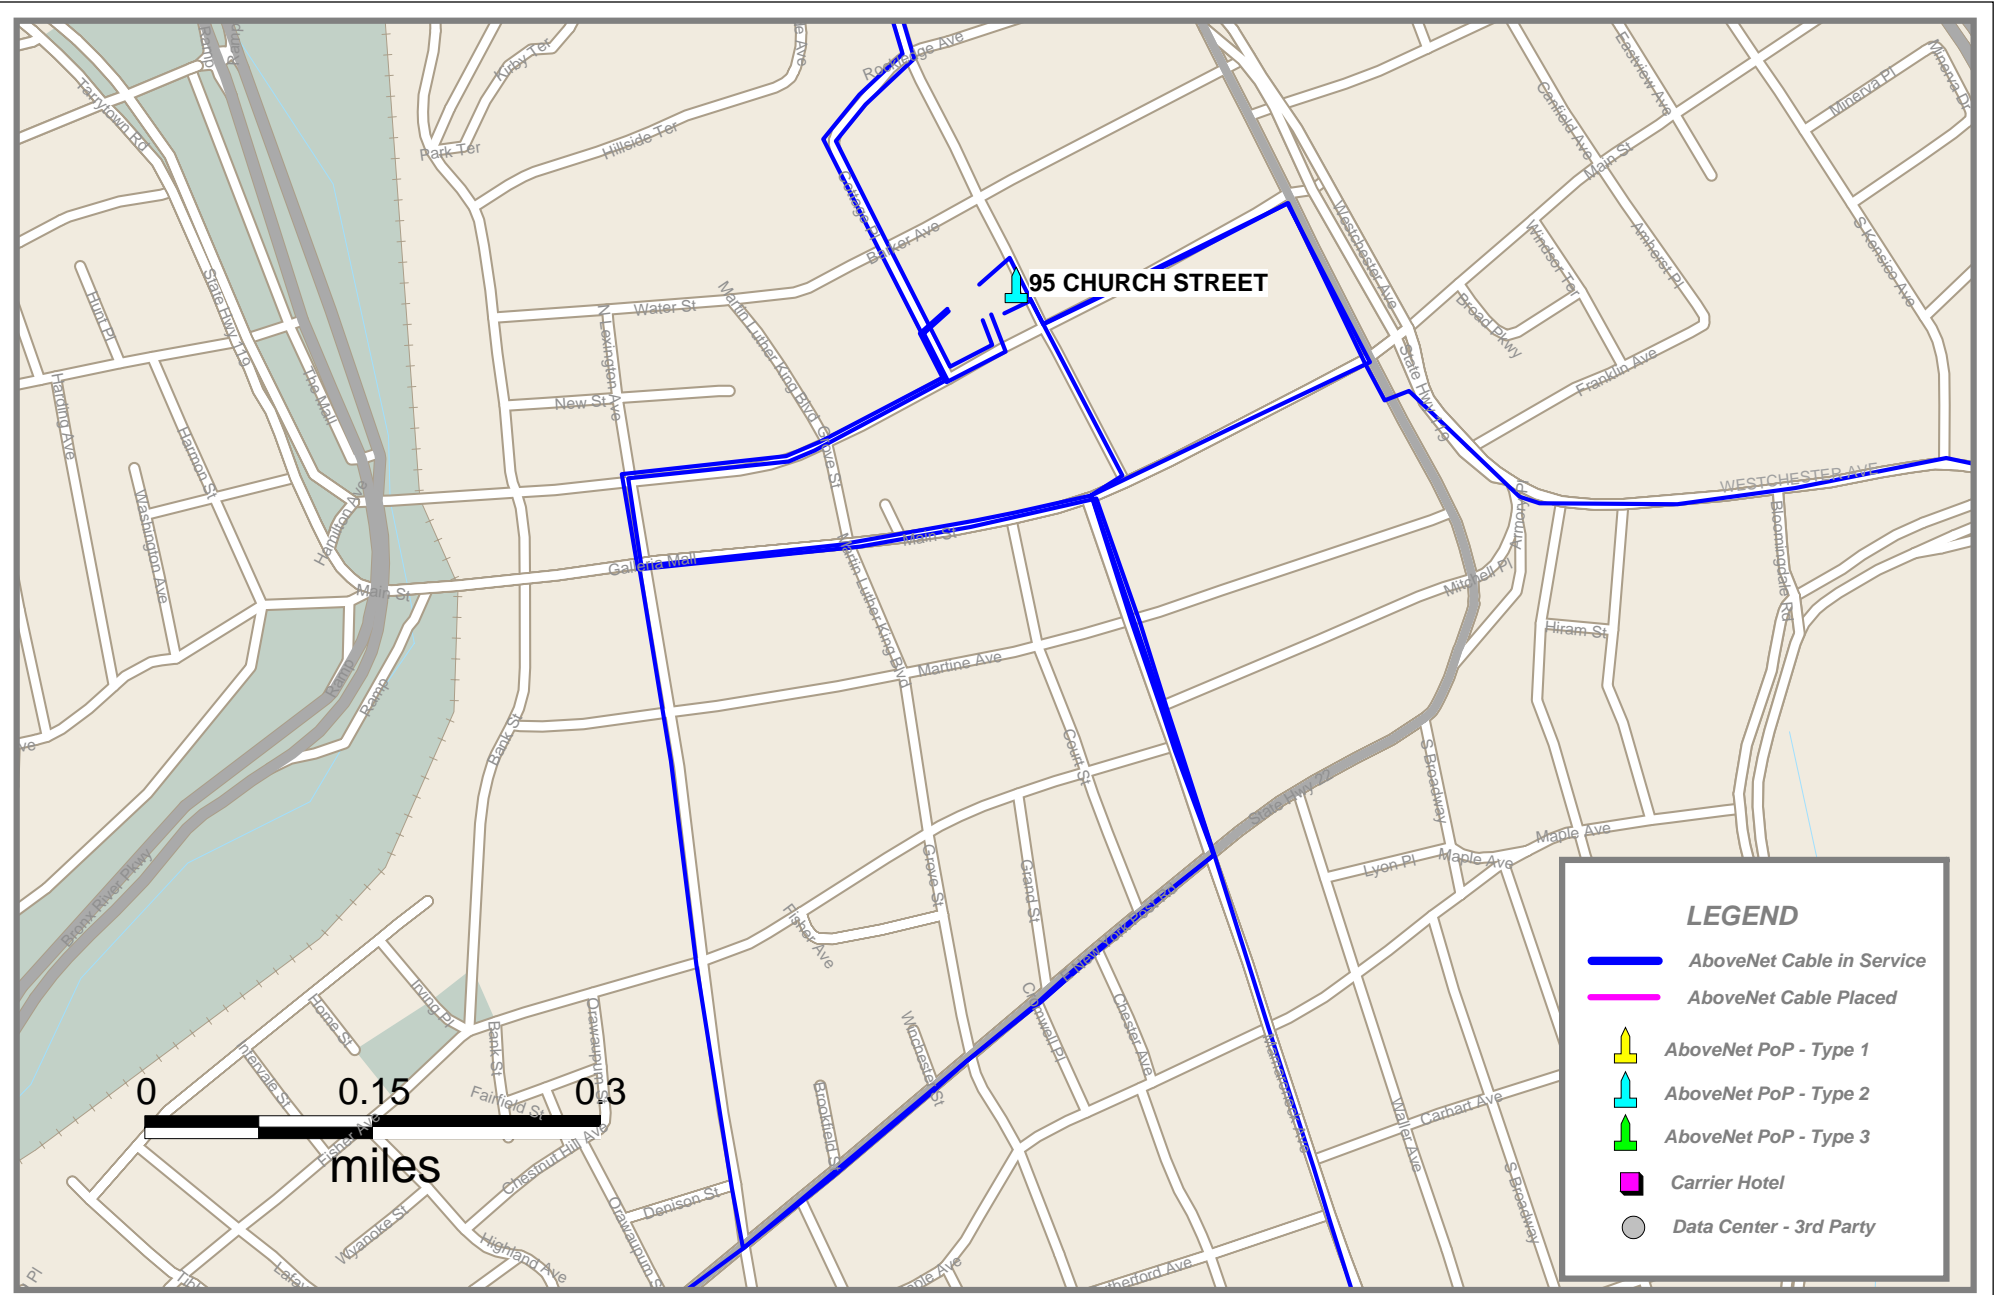

WHITE PLAINS, NY - Downtown Network

LEGEND

-  AboveNet Cable in Service
-  AboveNet Cable Placed
-  AboveNet PoP - Type 1
-  AboveNet PoP - Type 2
-  AboveNet PoP - Type 3
-  Carrier Hotel
-  Data Center - 3rd Party

INFORMATION ON THIS DOCUMENT IS PROPRIETARY AND SHALL NOT BE USED, COPIED REPRODUCED OR DISCLOSED IN WHOLE OR IN PART WITHOUT WRITTEN CONSENT OF ABOVENET

PROJECT:

WHITE PLAINS, NY - DOWNTOWN MAP

VERSION:

REV 3.1

ROUTES ARE APPROXIMATE. EXACT ROUTING IS SUBJECT TO CHANGE OR DELETION